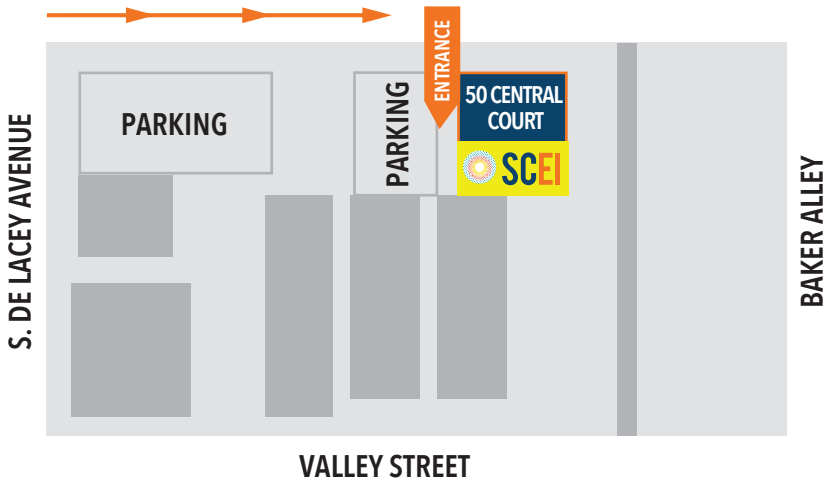

CENTRAL COURT (MAIN ENTRANCE - ONE WAY STREET)

Southern California Eye Institute Pasadena
50 Central Ct., Pasadena, CA 91105

(833)270-3937 contact@sceyes.org www.sceyes.org